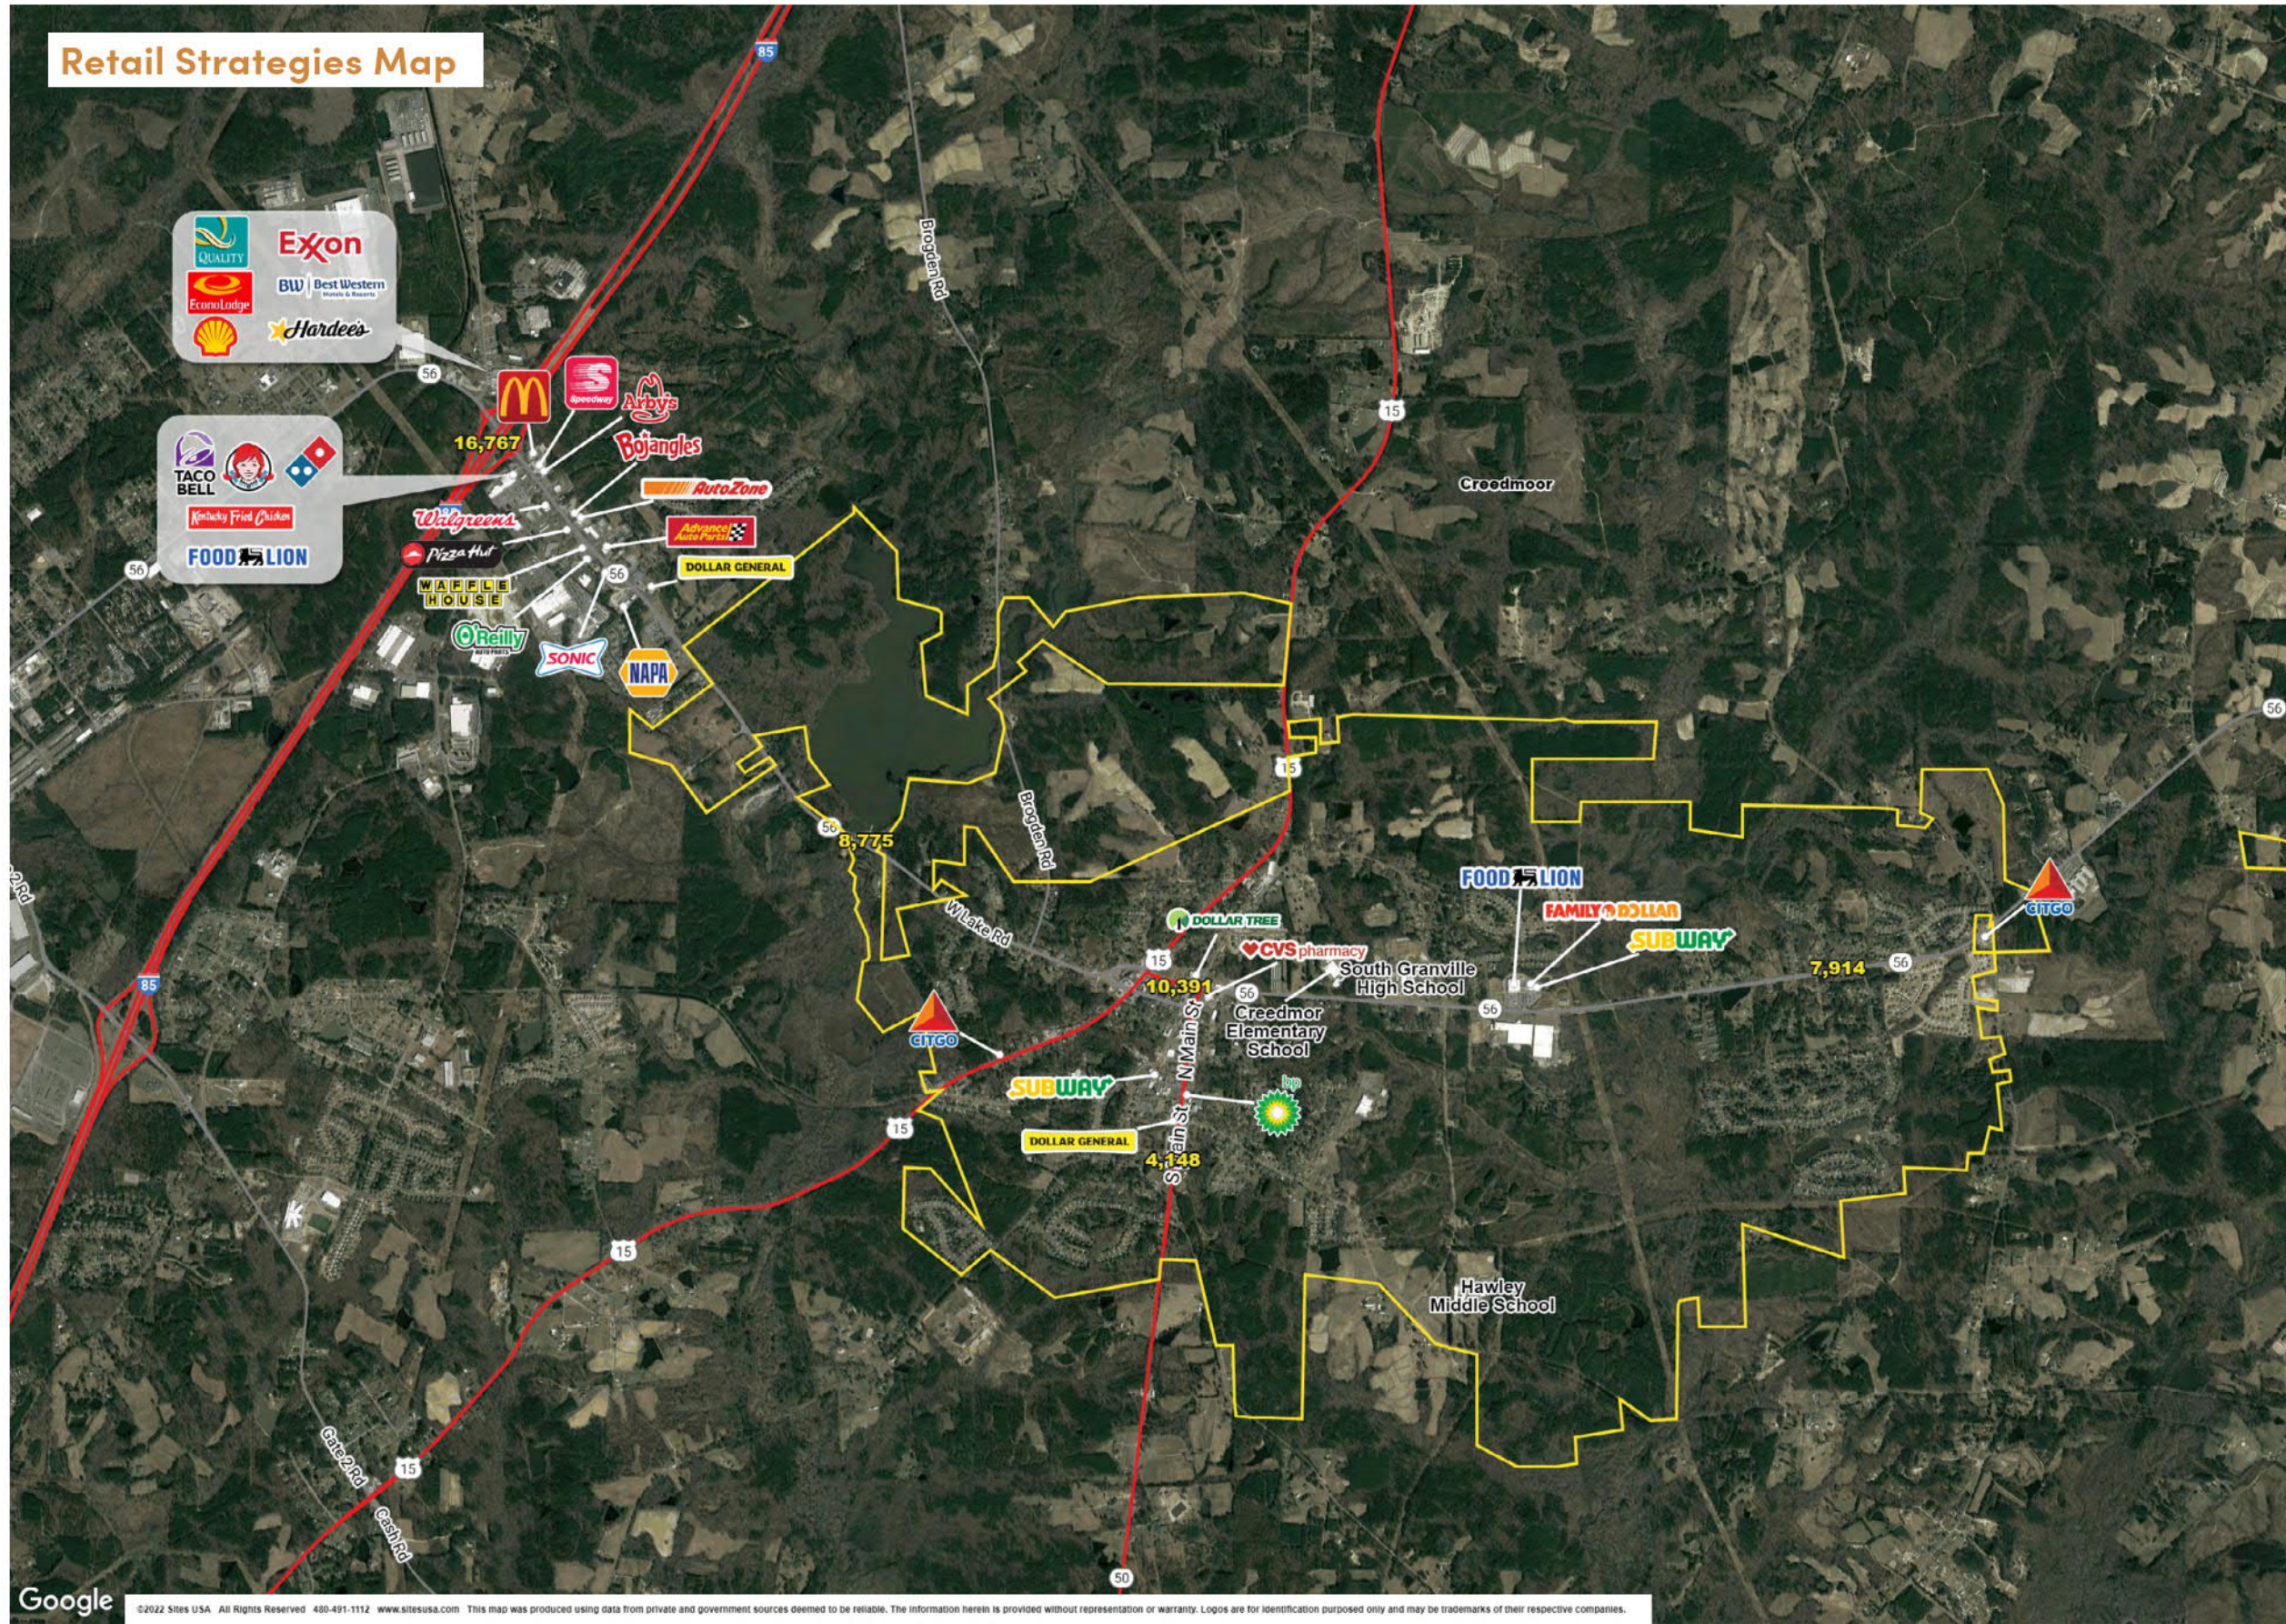

Retail Strategies Map

CREEDMOOR, NORTH CAROLINA

Google ©2022 Sites USA. All Rights Reserved. 480-491-1112 www.sitesusa.com. This map was produced using data from private and government sources deemed to be reliable. The information herein is provided without representation or warranty. Logos are for identification purposes only and may be trademarks of their respective companies.